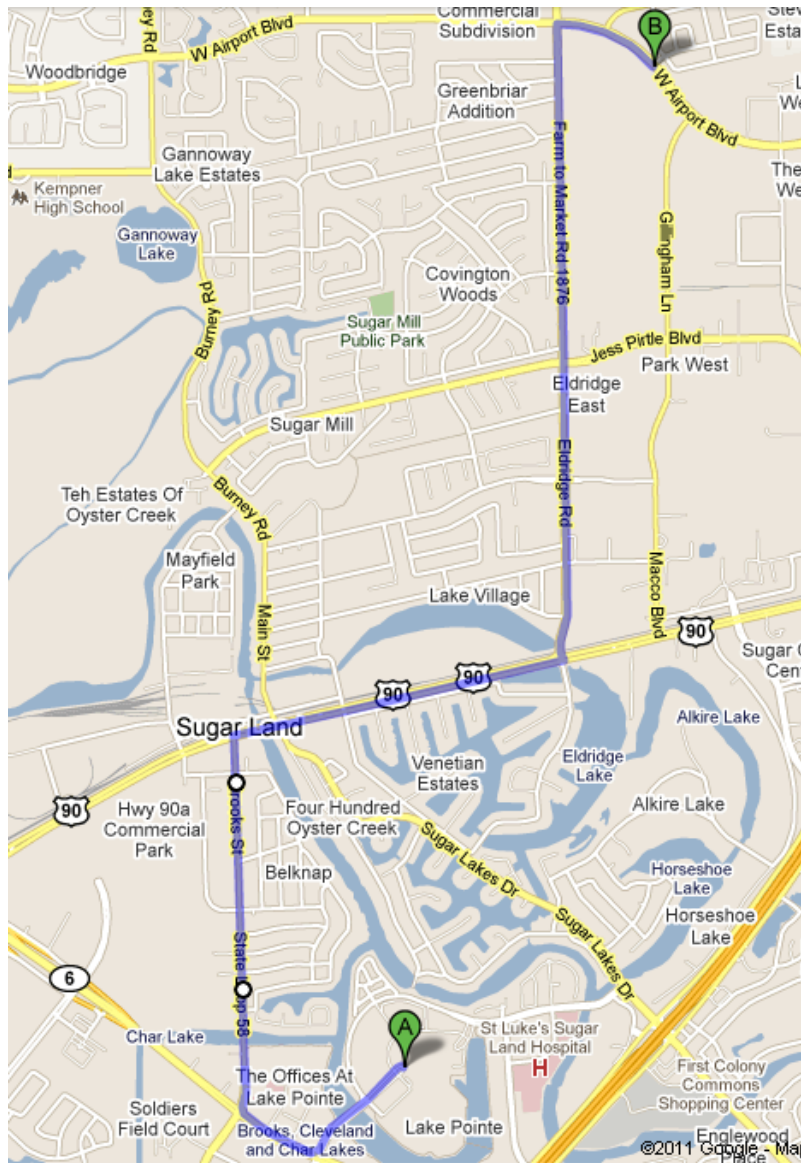

16730 Creek Bend Dr., Sugar Land, TX 77478 Tel: 281-491-0300

www.houstonsugarland.place.hyatt.com

Directions from Hyatt Place to HCSS:

1. Turn Left on to Flour Daniel.
2. Turn Right on to Hwy 6.
3. Turn Right at Brooks St./State Loop 58
4. Turn Right at US-90 Alt. East
5. Turn Left at Eldridge/FM 1876 North.
6. Turn Right at West Airport. HCSS will be on your right hand side.