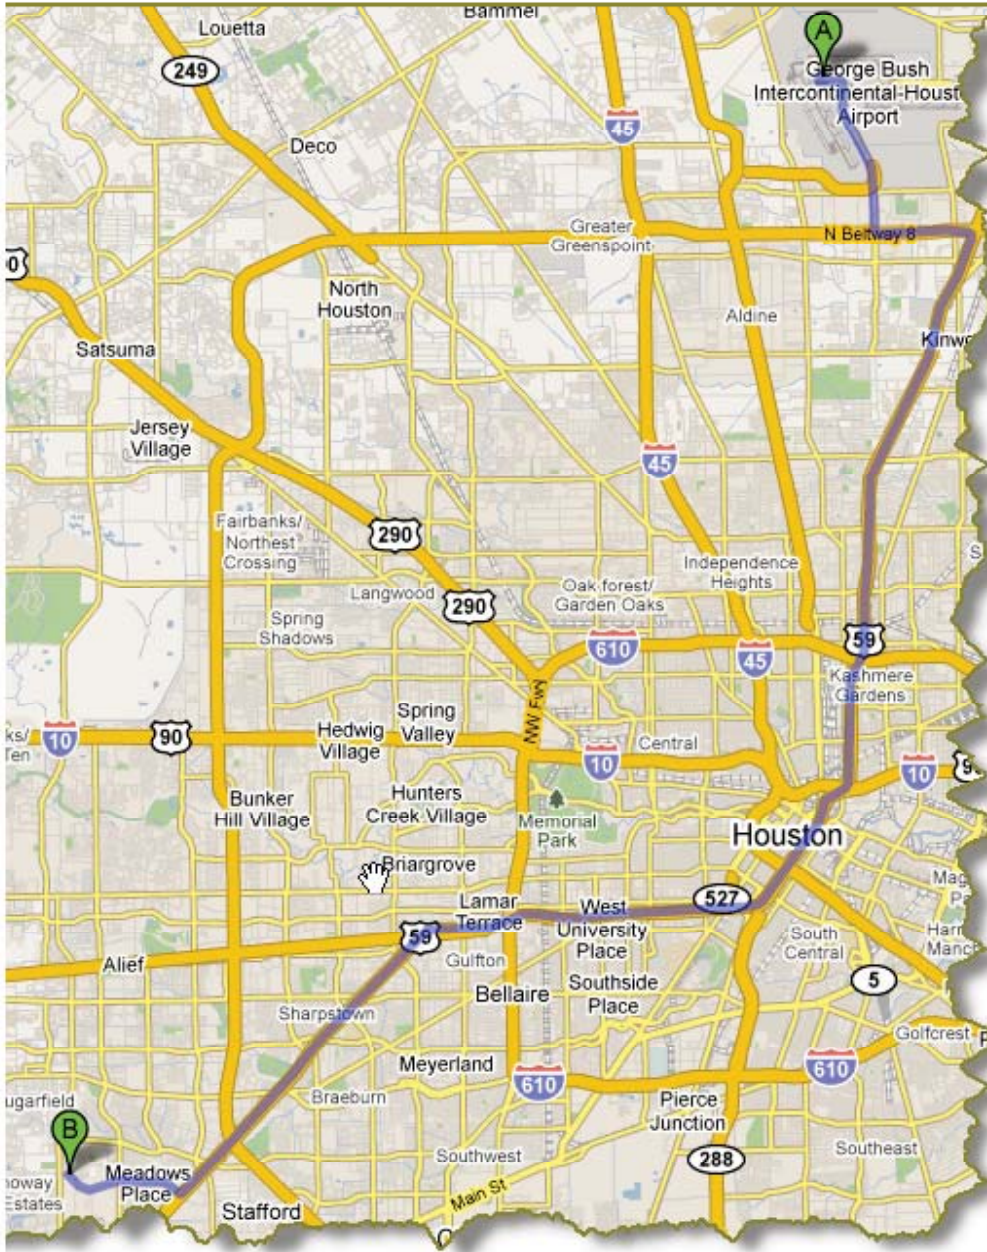

Directions

from Bush Intercontinental Airport

Phone: 800-683-3196
Fax: 713-270-0185
Email: info@hcss.com
www.hcss.com
13151 W. Airport Blvd
Sugar Land, TX 77478

HeavyBid
Estimate it.

HeavyJob
Manage it.

THE Dispatcher
Supply it.

GPS
Track it.

FuelerPlus
Power it.

Equipment360
Optimize it.

Illuminate
Analyze it.

Driving Directions from Bush Intercontinental Airport

1. Head east on Will Clayton Pkwy toward Eastex Fwy (US-59 S).
2. Turn right at Eastex Fwy (US-59 S).
3. Take the left ramp onto US-59 S.
4. After approximately 31 miles, exit at W. Airport Blvd.
5. Turn right at W. Airport Blvd.

⚠ Important: Slow down! Do not speed because the police tend to hide in this area.

6. Make a slight right to stay on W. Airport Blvd. HCSS is on the left at 13151 W. Airport Blvd.

Lost?

Call us!
713-270-4000